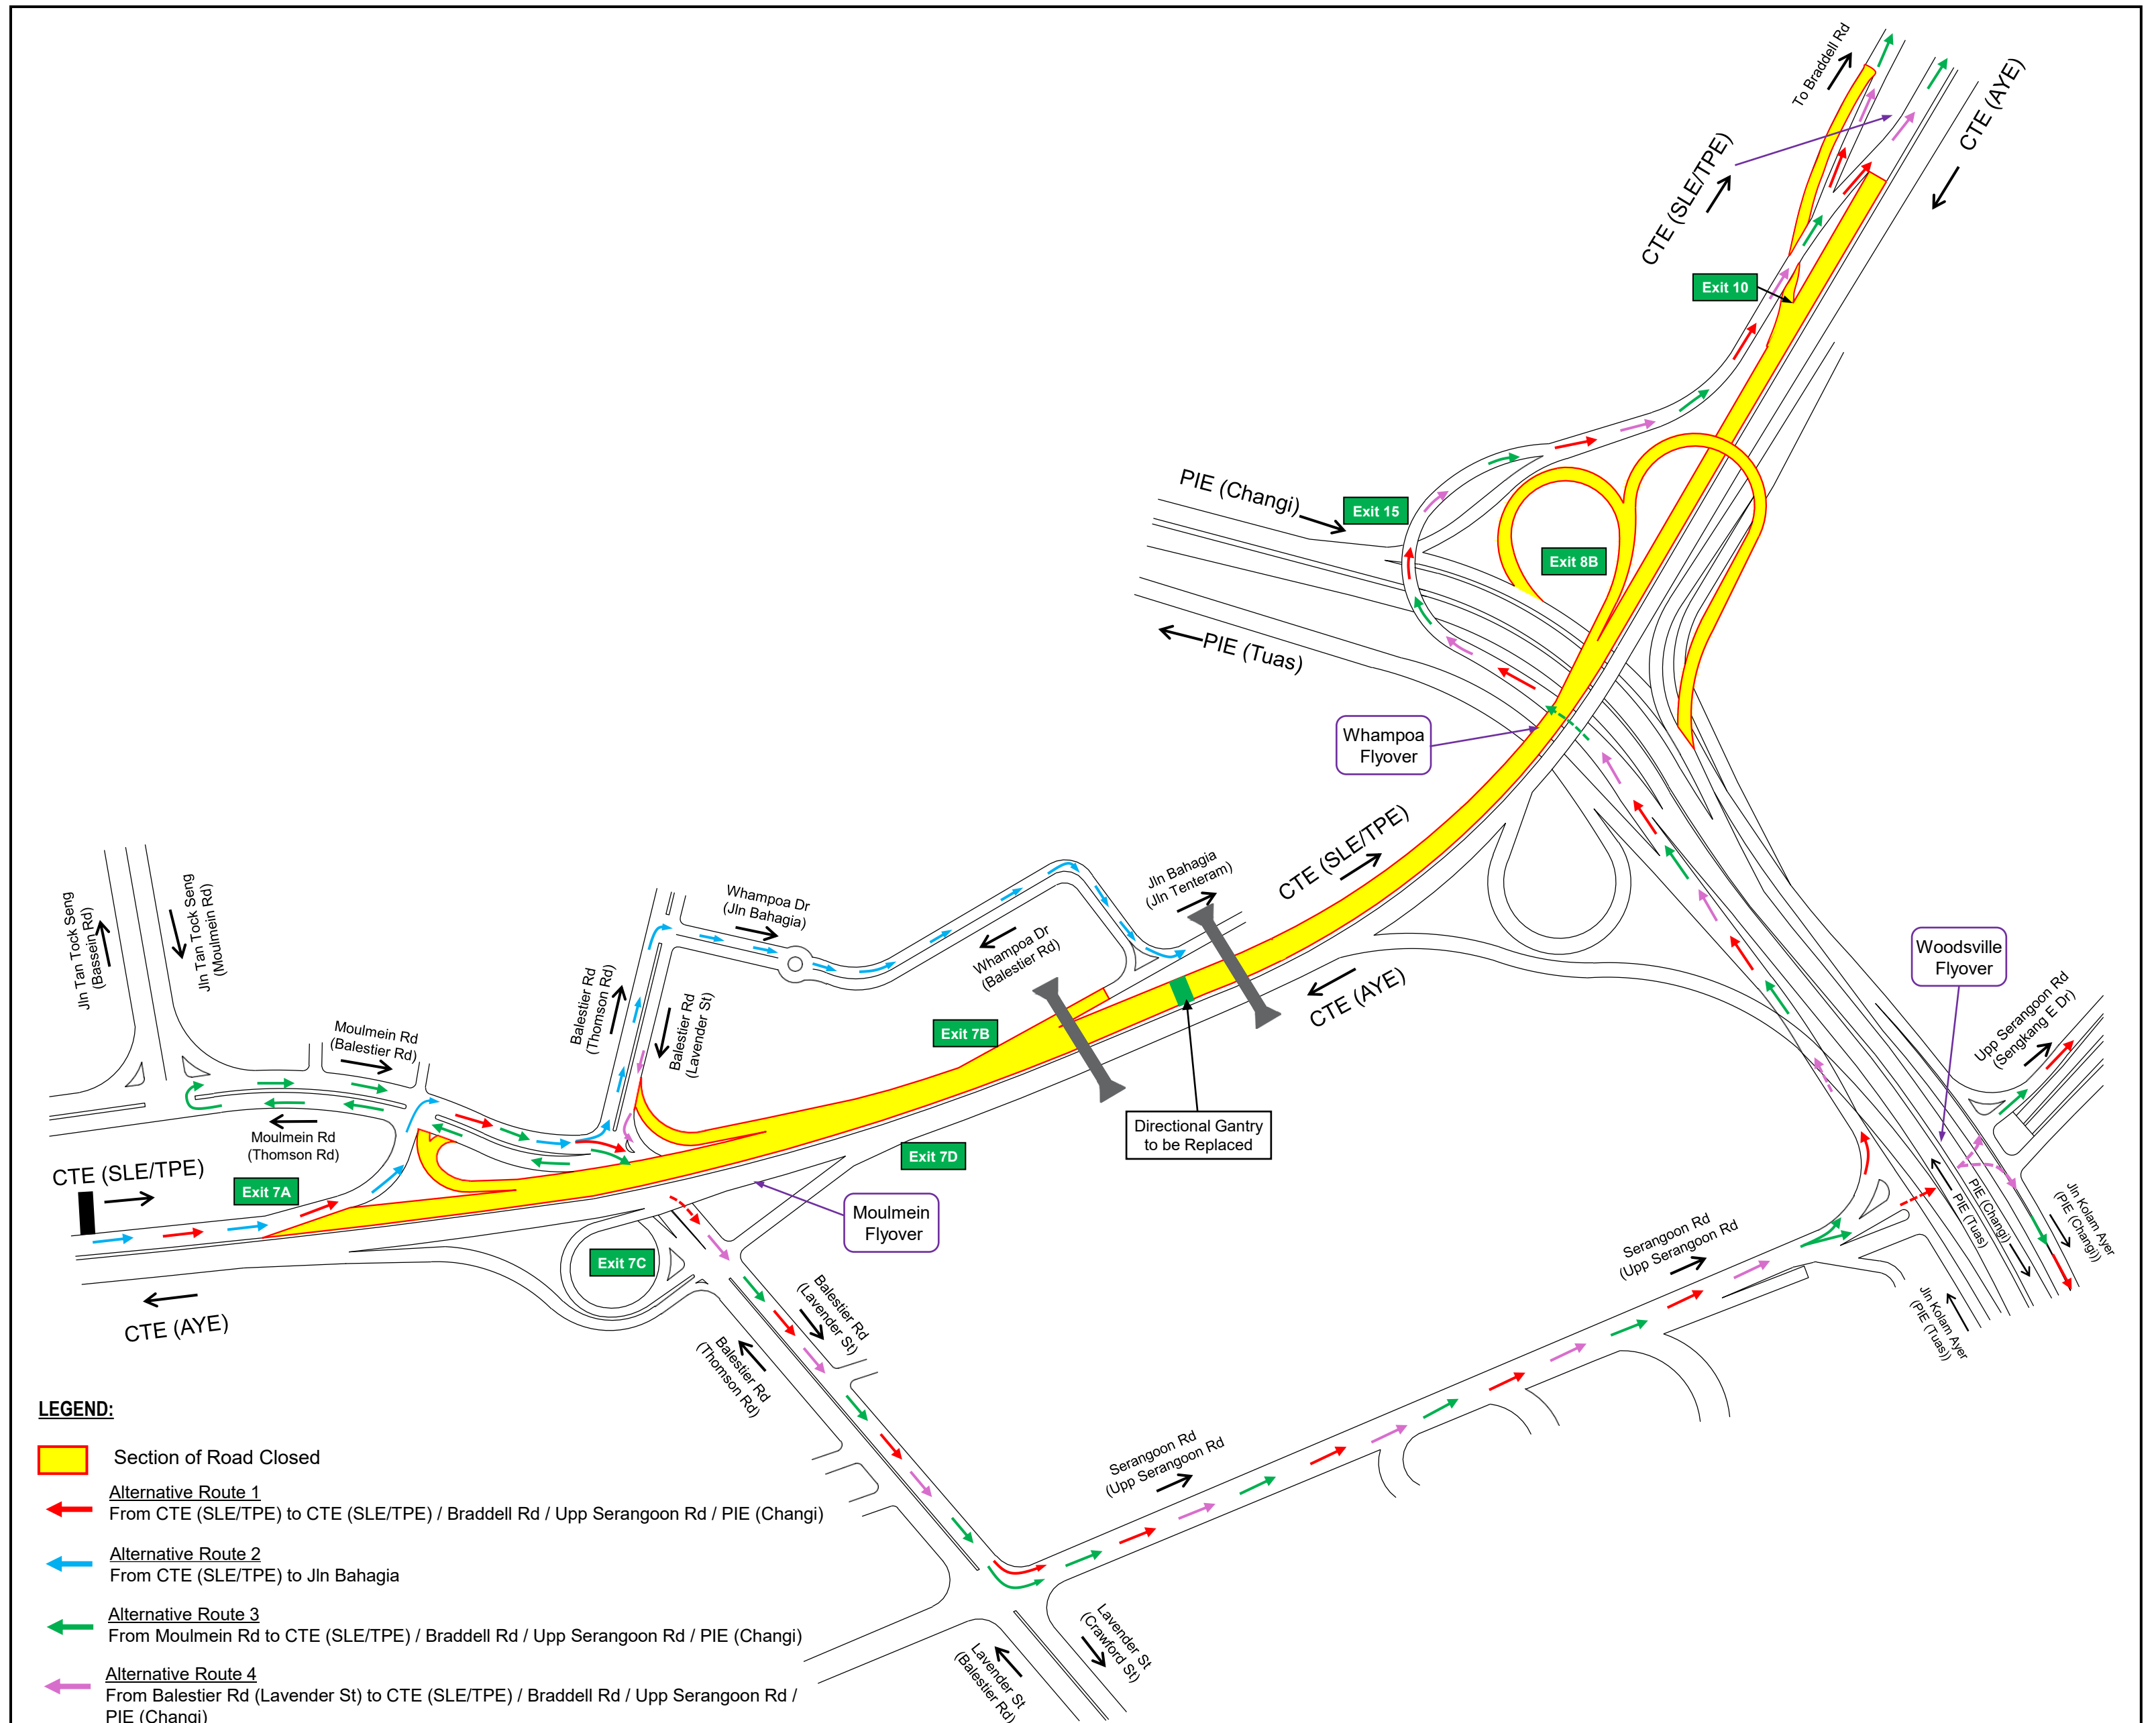

**30 June 2026 to 4 July 2026**  
**12.01 am to 05.00am (daily)**

**LEGEND:**

- Section of Road Closed
- Alternative Route 1  
From CTE (SLE/TPE) to CTE (SLE/TPE) / Braddell Rd / Upp Serangoon Rd / PIE (Changi)
- Alternative Route 2  
From CTE (SLE/TPE) to Jln Bahagia
- Alternative Route 3  
From Moulmein Rd to CTE (SLE/TPE) / Braddell Rd / Upp Serangoon Rd / PIE (Changi)
- Alternative Route 4  
From Balestier Rd (Lavender St) to CTE (SLE/TPE) / Braddell Rd / Upp Serangoon Rd / PIE (Changi)